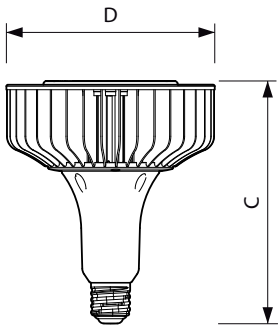

Warnings and Safety

- EM version requires an EM ballast to operate. Please refer to the installation guide or consult a Philips Lighting representative.

Versions

Dimensional drawing

Product	D	C
TrueForce LED HPI ND 110-88W E40 840 60D	210 mm	250 mm
TrueForce LED HPI ND 110-88W E40 840 120D	210 mm	250 mm
TrueForce LED HPI ND 200-145W E40 840 60D	210 mm	250 mm
TrueForce LED HPI ND 200-145W E40 840 120D	210 mm	250 mm
TrueForce Core HB 200-160W E40 865 WB GM	211 mm	252 mm
TrueForce Core HB 200-160W E40 840 WB GM	211 mm	263 mm
TrueForce Core HB 200-160W E40 865 NB GM	211 mm	252 mm