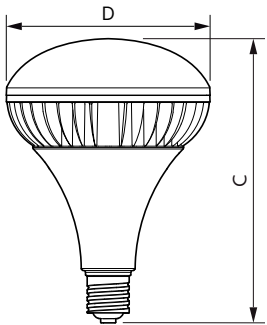

Warnings and Safety

- EM version requires an EM ballast to operate. Please refer to the installation guide or consult a Philips Lighting representative.

Versions

Dimensional drawing

Product	D	C
TrueForce LED HPI ND 110-88W E40 840 60D	210 mm	250 mm
TrueForce LED HPI ND 110-88W E40 840 120D	210 mm	250 mm
TrueForce LED HPI ND 200-145W E40 840 60D	210 mm	250 mm
TrueForce LED HPI ND 200-145W E40 840 120D	210 mm	250 mm
TrueForce Core HB 200-160W E40 865 WB GM	211 mm	252 mm
TrueForce Core HB 200-160W E40 840 WB GM	211 mm	263 mm
TrueForce Core HB 200-160W E40 865 NB GM	211 mm	252 mm