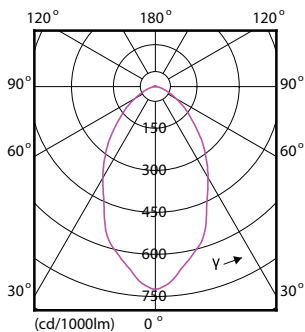

Mechanical and Housing

Order Code	Full Product Name	Bulb Finish	Bulb Shape
929001356802	TrueForce LED HPI ND 110-88W E40 840 60D	-	Others
929001356902	TrueForce LED HPI ND 110-88W E40 840 120D	-	Others
929001357002	TrueForce LED HPI ND 200-145W E40 840 60D	-	Others
929001357102	TrueForce LED HPI ND 200-145W E40 840 120D	-	Others

Order Code	Full Product Name	Bulb Finish	Bulb Shape
929001812508	TrueForce Core HB 200-160W E40 840 WB GM	Frosted	T50
929001812608	TrueForce Core HB 200-160W E40 865 NB GM	-	T50
929001812708	TrueForce Core HB 200-160W E40 865 WB GM	-	T50
929001875908	TrueForce HB 100-85W E40 865 120D GM	Frosted	Others

Temperature

Order Code	Full Product Name	T-Case Maximum (Nom)
929001356802	TrueForce LED HPI ND 110-88W E40 840 60D	90 °C
929001356902	TrueForce LED HPI ND 110-88W E40 840 120D	90 °C
929001357002	TrueForce LED HPI ND 200-145W E40 840 60D	95 °C
929001357102	TrueForce LED HPI ND 200-145W E40 840 120D	95 °C
929001812508	TrueForce Core HB 200-160W E40 840 WB GM	100 °C
929001812608	TrueForce Core HB 200-160W E40 865 NB GM	100 °C
929001812708	TrueForce Core HB 200-160W E40 865 WB GM	100 °C
929001875908	TrueForce HB 100-85W E40 865 120D GM	90 °C