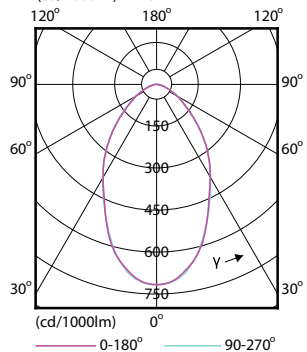

Mechanical and Housing

Order Code	Full Product Name	Bulb Finish	Bulb Shape
929001356802	TrueForce LED HPI ND 110-88W E40 840 60D	-	Others
929001356902	TrueForce LED HPI ND 110-88W E40 840 120D	-	Others
929001357002	TrueForce LED HPI ND 200-145W E40 840 60D	-	Others
929001357102	TrueForce LED HPI ND 200-145W E40 840 120D	-	Others

Order Code	Full Product Name	Bulb Finish	Bulb Shape
929001812508	TrueForce Core HB 200-160W E40 840 WB GM	Frosted	T50
929001812608	TrueForce Core HB 200-160W E40 865 NB GM	-	T50
929001812708	TrueForce Core HB 200-160W E40 865 WB GM	-	T50
929001875908	TrueForce HB 100-85W E40 865 120D GM	Frosted	Others

Temperature

Order Code	Full Product Name	T-Case Maximum (Nom)
929001356802	TrueForce LED HPI ND 110-88W E40 840 60D	90 °C
929001356902	TrueForce LED HPI ND 110-88W E40 840 120D	90 °C
929001357002	TrueForce LED HPI ND 200-145W E40 840 60D	95 °C
929001357102	TrueForce LED HPI ND 200-145W E40 840 120D	95 °C
929001812508	TrueForce Core HB 200-160W E40 840 WB GM	100 °C
929001812608	TrueForce Core HB 200-160W E40 865 NB GM	100 °C
929001812708	TrueForce Core HB 200-160W E40 865 WB GM	100 °C
929001875908	TrueForce HB 100-85W E40 865 120D GM	90 °C