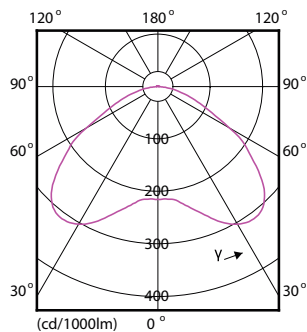

Mechanical and Housing

Order Code	Full Product Name	Bulb Finish	Bulb Shape
929001356802	TrueForce LED HPI ND 110-88W E40 840 60D	-	Others
929001356902	TrueForce LED HPI ND 110-88W E40 840 120D	-	Others
929001357002	TrueForce LED HPI ND 200-145W E40 840 60D	-	Others
929001357102	TrueForce LED HPI ND 200-145W E40 840 120D	-	Others

Order Code	Full Product Name	Bulb Finish	Bulb Shape
929001812508	TrueForce Core HB 200-160W E40 840 WB GM	Frosted	T50
929001812608	TrueForce Core HB 200-160W E40 865 NB GM	-	T50
929001812708	TrueForce Core HB 200-160W E40 865 WB GM	-	T50
929001875908	TrueForce HB 100-85W E40 865 120D GM	Frosted	Others

Temperature

Order Code	Full Product Name	T-Case Maximum (Nom)
929001356802	TrueForce LED HPI ND 110-88W E40 840 60D	90 °C
929001356902	TrueForce LED HPI ND 110-88W E40 840 120D	90 °C
929001357002	TrueForce LED HPI ND 200-145W E40 840 60D	95 °C
929001357102	TrueForce LED HPI ND 200-145W E40 840 120D	95 °C
929001812508	TrueForce Core HB 200-160W E40 840 WB GM	100 °C
929001812608	TrueForce Core HB 200-160W E40 865 NB GM	100 °C
929001812708	TrueForce Core HB 200-160W E40 865 WB GM	100 °C
929001875908	TrueForce HB 100-85W E40 865 120D GM	90 °C