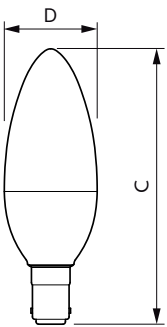

E14 P48 Clear

E27 P48 Clear

B15 B38 Clear

E27 B38 Clear

B22 P48 Clear

E14 B 40mm Clear

E14 P50 Clear

Dimensional drawing

Product	D	C
MASTER LEDcandle DT 4-25W E14 B38 CL_AP	38 mm	113 mm
MASTER LEDcandle DT 6-40W E14 B38 CL_AP	38 mm	113 mm

MASTER Plastic LEDcandles & lusters

Dimensional drawing

Product	D	C
MASTER LEDcandle DT 5.5-40W E27 B38 CL UK	38 mm	112 mm
MASTER LEDcandle DT 5.5-40W E27 B38 CL	38 mm	112 mm

Product	D	C
MASTER LEDcandle DT 5.5-40W B22 B38 CL UK	38 mm	111 mm
MASTER LEDcandle DT 2.8-25W B22 B38 CL	38 mm	111 mm
MASTER LEDcandle DT 5.5-40W B22 B38 CL	38 mm	111 mm

Product	D	C
MASTER LEDcandle DT 5.5-40W E14 B38 CL UK	38 mm	113 mm
MASTER LEDcandle DT 2.8-25W E14 B38 CL	38 mm	113 mm
MASTER LEDcandle DT 5.5-40W E14 B38 CL	38 mm	113 mm

Product	D	C
MASTER LEDcandle DT 5.5-40W B15 B38 CL UK	38 mm	113 mm
MASTER LEDcandle DT 5.5-40W B15 B38 CL	38 mm	113 mm

MASTER Plastic LEDcandles & lusters

Dimensional drawing

Product	D	C
MASTER LEDlustre DT 2.8-25W E27 P48 CL	50 mm	93 mm
MASTER LEDlustre DT 5.5-40W E27 P48 CL	50 mm	93 mm