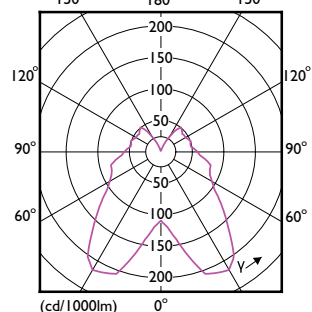

MASTER Plastic LEDcandles & lusters