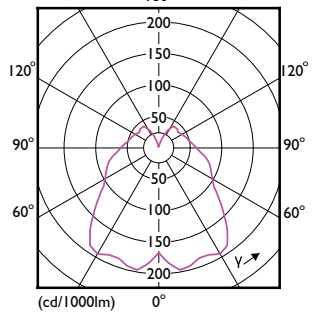

MASTER Plastic LEDcandles & lusters