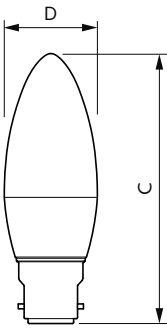

E14 P48 Clear

E27 P48 Clear

B15 B38 Clear

E27 B38 Clear

B22 P48 Clear

E14 B 40mm Clear

E14 P50 Clear

Dimensional drawing

Product	D	C
MASTER LEDcandle DT 4-25W E14 B38 CL_AP	38 mm	113 mm
MASTER LEDcandle DT 6-40W E14 B38 CL_AP	38 mm	113 mm

MASTER Plastic LEDcandles & lusters

Dimensional drawing

Product	D	C
MASTER LEDcandle DT 5.5-40W E27 B38 CL UK	38 mm	112 mm
MASTER LEDcandle DT 5.5-40W E27 B38 CL	38 mm	112 mm

Product	D	C
MASTER LEDcandle DT 5.5-40W B22 B38 CL UK	38 mm	111 mm
MASTER LEDcandle DT 2.8-25W B22 B38 CL	38 mm	111 mm
MASTER LEDcandle DT 5.5-40W B22 B38 CL	38 mm	111 mm

Product	D	C
MASTER LEDcandle DT 5.5-40W E14 B38 CL UK	38 mm	113 mm
MASTER LEDcandle DT 2.8-25W E14 B38 CL	38 mm	113 mm
MASTER LEDcandle DT 5.5-40W E14 B38 CL	38 mm	113 mm

Product	D	C
MASTER LEDcandle DT 5.5-40W B15 B38 CL UK	38 mm	113 mm
MASTER LEDcandle DT 5.5-40W B15 B38 CL	38 mm	113 mm

MASTER Plastic LEDcandles & lusters

Dimensional drawing

Product	D	C
MASTER LEDlustre DT 2.8-25W E27 P48 CL	50 mm	93 mm
MASTER LEDlustre DT 5.5-40W E27 P48 CL	50 mm	93 mm