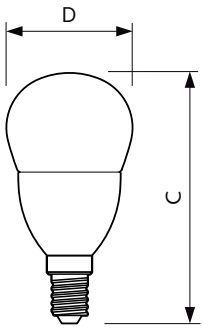

MASTER Plastic LEDcandles & lusters

Dimensional drawing

Product	D	C
MASTER LEDlustre DT 8-60W P50 E14 827 CL	54 mm	109 mm

Product	D	C
MASTER LEDlustre DT 5.5-40W E14 P48 CL	50 mm	95 mm
MASTER LEDlustre DT 2.8-25W E14 P48 CL	50 mm	95 mm

Operating and Electrical

Input Frequency	50 to 60 Hz
Voltage (Nom)	220-240 V
Starting Time (Nom)	0.5 s

General Information

Nominal Lifetime (Nom)	25000 h
Switching Cycle	50000X

Light Technical

Color Code	822-827
Color Rendering Index (Nom)	80
Llmf At End Of Nominal Lifetime (Nom)	70 %

Mechanical and Housing

Bulb Finish	Clear

Approval and Application

Order Code	Full Product Name	Energy Consumption kWh/1000 h
929001139808	MASTER LEDcandle DT 4-25W E14 B38 CL_AP	4 kWh
929001140408	MASTER LEDcandle DT 6-40W E14 B38 CL_AP	6 kWh
929002490402	MASTER LEDcandle DT 2.8-25W E14 B38 CL	3 kWh
929002491002	MASTER LEDcandle DT 5.5-40W E14 B38 CL	6 kWh
929002491099	MASTER LEDcandle DT 5.5-40W E14 B38 CL UK	6 kWh
929002490502	MASTER LEDcandle DT 2.8-25W B22 B38 CL	3 kWh
929002491102	MASTER LEDcandle DT 5.5-40W B22 B38 CL	6 kWh
929002491199	MASTER LEDcandle DT 5.5-40W B22 B38 CL UK	6 kWh
929002490602	MASTER LEDcandle DT 2.8-25W E14 BA38 CL	3 kWh
929002491302	MASTER LEDcandle DT 5.5-40W E14 BA38 CL	6 kWh
929002490702	MASTER LEDlustre DT 2.8-25W E14 P48 CL	3 kWh
929002491402	MASTER LEDlustre DT 5.5-40W E14 P48 CL	6 kWh
929002490802	MASTER LEDlustre DT 2.8-25W E27 P48 CL	3 kWh
929002491602	MASTER LEDlustre DT 5.5-40W E27 P48 CL	6 kWh
929002490902	MASTER LEDcandle DT 5.5-40W B15 B38 CL	6 kWh
929002490999	MASTER LEDcandle DT 5.5-40W B15 B38 CL UK	6 kWh
929002491202	MASTER LEDcandle DT 5.5-40W E27 B38 CL	6 kWh
929002491299	MASTER LEDcandle DT 5.5-40W E27 B38 CL UK	6 kWh
929002491502	MASTER LEDlustre DT 5.5-40W B22 P48 CL	6 kWh
929002491702	MASTER LEDcandle DT 8-60W B40 E14 827 CL	8 kWh
929002491802	MASTER LEDlustre DT 8-60W P50 E14 827 CL	8 kWh

Controls and Dimming