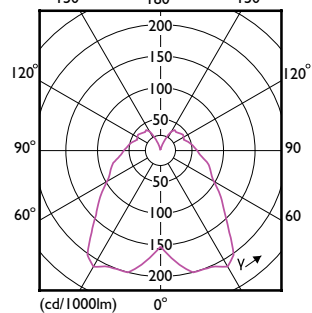

MASTER Plastic LEDcandles & lusters