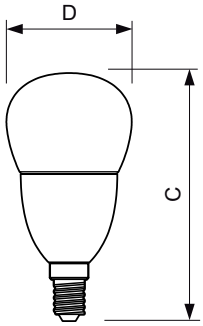

MASTER Plastic LEDcandles & lusters

Dimensional drawing

Product	D	C
MASTER LEDlustre DT 8-60W P50 E14 827 CL	54 mm	109 mm

Product	D	C
MASTER LEDlustre DT 5.5-40W E14 P48 CL	50 mm	95 mm
MASTER LEDlustre DT 2.8-25W E14 P48 CL	50 mm	95 mm

Operating and Electrical

Input Frequency	50 to 60 Hz
Voltage (Nom)	220-240 V
Starting Time (Nom)	0.5 s

General Information

Nominal Lifetime (Nom)	25000 h
Switching Cycle	50000X

Light Technical

Color Code	822-827
Color Rendering Index (Nom)	80
Llmf At End Of Nominal Lifetime (Nom)	70 %

Mechanical and Housing

Bulb Finish	Clear

Approval and Application

Order Code	Full Product Name	Energy Consumption kWh/1000 h
929001139808	MASTER LEDcandle DT 4-25W E14 B38 CL_AP	4 kWh
929001140408	MASTER LEDcandle DT 6-40W E14 B38 CL_AP	6 kWh
929002490402	MASTER LEDcandle DT 2.8-25W E14 B38 CL	3 kWh
929002491002	MASTER LEDcandle DT 5.5-40W E14 B38 CL	6 kWh
929002491099	MASTER LEDcandle DT 5.5-40W E14 B38 CL UK	6 kWh
929002490502	MASTER LEDcandle DT 2.8-25W B22 B38 CL	3 kWh
929002491102	MASTER LEDcandle DT 5.5-40W B22 B38 CL	6 kWh
929002491199	MASTER LEDcandle DT 5.5-40W B22 B38 CL UK	6 kWh
929002490602	MASTER LEDcandle DT 2.8-25W E14 BA38 CL	3 kWh
929002491302	MASTER LEDcandle DT 5.5-40W E14 BA38 CL	6 kWh
929002490702	MASTER LEDlustre DT 2.8-25W E14 P48 CL	3 kWh
929002491402	MASTER LEDlustre DT 5.5-40W E14 P48 CL	6 kWh
929002490802	MASTER LEDlustre DT 2.8-25W E27 P48 CL	3 kWh
929002491602	MASTER LEDlustre DT 5.5-40W E27 P48 CL	6 kWh
929002490902	MASTER LEDcandle DT 5.5-40W B15 B38 CL	6 kWh
929002490999	MASTER LEDcandle DT 5.5-40W B15 B38 CL UK	6 kWh
929002491202	MASTER LEDcandle DT 5.5-40W E27 B38 CL	6 kWh
929002491299	MASTER LEDcandle DT 5.5-40W E27 B38 CL UK	6 kWh
929002491502	MASTER LEDlustre DT 5.5-40W B22 P48 CL	6 kWh
929002491702	MASTER LEDcandle DT 8-60W B40 E14 827 CL	8 kWh
929002491802	MASTER LEDlustre DT 8-60W P50 E14 827 CL	8 kWh

Controls and Dimming