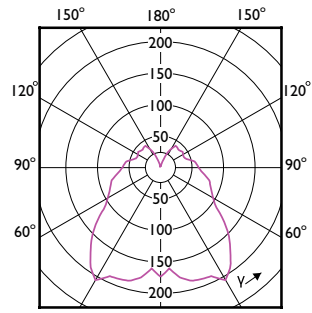

MASTER Plastic LEDcandles & lusters