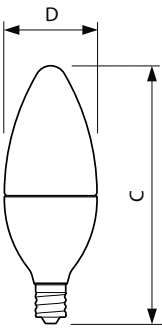

E14 P48 Clear

E27 P48 Clear

B15 B38 Clear

E27 B38 Clear

B22 P48 Clear

E14 B 40mm Clear

E14 P50 Clear

Dimensional drawing

Product	D	C
MASTER LEDcandle DT 4-25W E14 B38 CL_AP	38 mm	113 mm
MASTER LEDcandle DT 6-40W E14 B38 CL_AP	38 mm	113 mm

MASTER Plastic LEDcandles & lusters

Dimensional drawing

Product	D	C
MASTER LEDcandle DT 5.5-40W E27 B38 CL UK	38 mm	112 mm
MASTER LEDcandle DT 5.5-40W E27 B38 CL	38 mm	112 mm

Product	D	C
MASTER LEDcandle DT 5.5-40W B22 B38 CL UK	38 mm	111 mm
MASTER LEDcandle DT 2.8-25W B22 B38 CL	38 mm	111 mm
MASTER LEDcandle DT 5.5-40W B22 B38 CL	38 mm	111 mm

Product	D	C
MASTER LEDcandle DT 5.5-40W E14 B38 CL UK	38 mm	113 mm
MASTER LEDcandle DT 2.8-25W E14 B38 CL	38 mm	113 mm
MASTER LEDcandle DT 5.5-40W E14 B38 CL	38 mm	113 mm

Product	D	C
MASTER LEDcandle DT 5.5-40W B15 B38 CL UK	38 mm	113 mm
MASTER LEDcandle DT 5.5-40W B15 B38 CL	38 mm	113 mm

MASTER Plastic LEDcandles & lusters

Dimensional drawing

Product	D	C
MASTER LEDlustre DT 2.8-25W E27 P48 CL	50 mm	93 mm
MASTER LEDlustre DT 5.5-40W E27 P48 CL	50 mm	93 mm