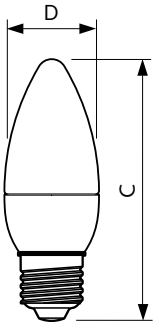

E14 P48 Clear

E27 P48 Clear

B15 B38 Clear

E27 B38 Clear

B22 P48 Clear

E14 B 40mm Clear

E14 P50 Clear

Dimensional drawing

Product	D	C
MASTER LEDcandle DT 4-25W E14 B38 CL_AP	38 mm	113 mm
MASTER LEDcandle DT 6-40W E14 B38 CL_AP	38 mm	113 mm

MASTER Plastic LEDcandles & lusters

Dimensional drawing

Product	D	C
MASTER LEDcandle DT 5.5-40W E27 B38 CL UK	38 mm	112 mm
MASTER LEDcandle DT 5.5-40W E27 B38 CL	38 mm	112 mm

Product	D	C
MASTER LEDcandle DT 5.5-40W B22 B38 CL UK	38 mm	111 mm
MASTER LEDcandle DT 2.8-25W B22 B38 CL	38 mm	111 mm
MASTER LEDcandle DT 5.5-40W B22 B38 CL	38 mm	111 mm

Product	D	C
MASTER LEDcandle DT 5.5-40W E14 B38 CL UK	38 mm	113 mm
MASTER LEDcandle DT 2.8-25W E14 B38 CL	38 mm	113 mm
MASTER LEDcandle DT 5.5-40W E14 B38 CL	38 mm	113 mm

Product	D	C
MASTER LEDcandle DT 5.5-40W B15 B38 CL UK	38 mm	113 mm
MASTER LEDcandle DT 5.5-40W B15 B38 CL	38 mm	113 mm

MASTER Plastic LEDcandles & lusters

Dimensional drawing

Product	D	C
MASTER LEDlustre DT 2.8-25W E27 P48 CL	50 mm	93 mm
MASTER LEDlustre DT 5.5-40W E27 P48 CL	50 mm	93 mm