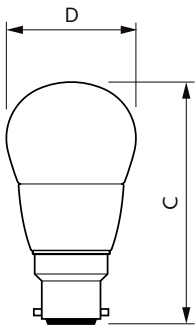

E14 P48 Clear

E27 P48 Clear

B15 B38 Clear

E27 B38 Clear

B22 P48 Clear

E14 B 40mm Clear

E14 P50 Clear

Dimensional drawing

Product	D	C
MASTER LEDcandle DT 4-25W E14 B38 CL_AP	38 mm	113 mm
MASTER LEDcandle DT 6-40W E14 B38 CL_AP	38 mm	113 mm

MASTER Plastic LEDcandles & lusters

Dimensional drawing

Product	D	C
MASTER LEDcandle DT 5.5-40W E27 B38 CL UK	38 mm	112 mm
MASTER LEDcandle DT 5.5-40W E27 B38 CL	38 mm	112 mm

Product	D	C
MASTER LEDcandle DT 5.5-40W B22 B38 CL UK	38 mm	111 mm
MASTER LEDcandle DT 2.8-25W B22 B38 CL	38 mm	111 mm
MASTER LEDcandle DT 5.5-40W B22 B38 CL	38 mm	111 mm

Product	D	C
MASTER LEDcandle DT 5.5-40W E14 B38 CL UK	38 mm	113 mm
MASTER LEDcandle DT 2.8-25W E14 B38 CL	38 mm	113 mm
MASTER LEDcandle DT 5.5-40W E14 B38 CL	38 mm	113 mm

Product	D	C
MASTER LEDcandle DT 5.5-40W B15 B38 CL UK	38 mm	113 mm
MASTER LEDcandle DT 5.5-40W B15 B38 CL	38 mm	113 mm

MASTER Plastic LEDcandles & lusters

Dimensional drawing

Product	D	C
MASTER LEDlustre DT 2.8-25W E27 P48 CL	50 mm	93 mm
MASTER LEDlustre DT 5.5-40W E27 P48 CL	50 mm	93 mm