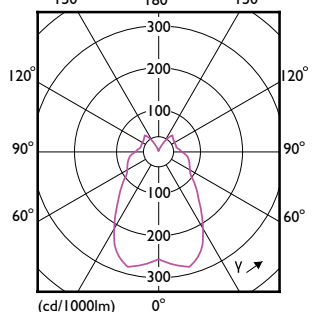

MASTER Plastic LEDcandles & lusters