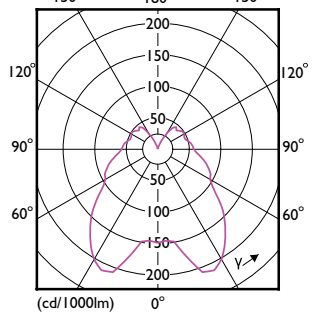

MASTER Plastic LEDcandles & lusters