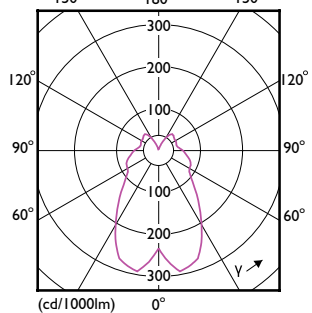

MASTER Plastic LEDcandles & lusters