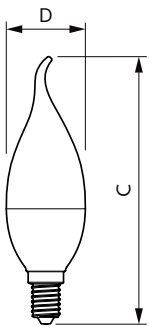

E14 P48 Clear

E27 P48 Clear

B15 B38 Clear

E27 B38 Clear

B22 P48 Clear

E14 B 40mm Clear

E14 P50 Clear

Dimensional drawing

Product	D	C
MASTER LEDcandle DT 4-25W E14 B38 CL_AP	38 mm	113 mm
MASTER LEDcandle DT 6-40W E14 B38 CL_AP	38 mm	113 mm

MASTER Plastic LEDcandles & lusters

Dimensional drawing

Product	D	C
MASTER LEDcandle DT 5.5-40W E27 B38 CL UK	38 mm	112 mm
MASTER LEDcandle DT 5.5-40W E27 B38 CL	38 mm	112 mm

Product	D	C
MASTER LEDcandle DT 5.5-40W B22 B38 CL UK	38 mm	111 mm
MASTER LEDcandle DT 2.8-25W B22 B38 CL	38 mm	111 mm
MASTER LEDcandle DT 5.5-40W B22 B38 CL	38 mm	111 mm

Product	D	C
MASTER LEDcandle DT 5.5-40W E14 B38 CL UK	38 mm	113 mm
MASTER LEDcandle DT 2.8-25W E14 B38 CL	38 mm	113 mm
MASTER LEDcandle DT 5.5-40W E14 B38 CL	38 mm	113 mm

Product	D	C
MASTER LEDcandle DT 5.5-40W B15 B38 CL UK	38 mm	113 mm
MASTER LEDcandle DT 5.5-40W B15 B38 CL	38 mm	113 mm

MASTER Plastic LEDcandles & lusters

Dimensional drawing

Product	D	C
MASTER LEDlustre DT 2.8-25W E27 P48 CL	50 mm	93 mm
MASTER LEDlustre DT 5.5-40W E27 P48 CL	50 mm	93 mm