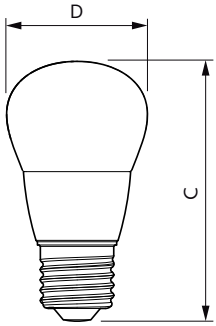

E14 P48 Clear

E27 P48 Clear

B15 B38 Clear

E27 B38 Clear

B22 P48 Clear

E14 B 40mm Clear

E14 P50 Clear

Dimensional drawing

Product	D	C
MASTER LEDcandle DT 4-25W E14 B38 CL_AP	38 mm	113 mm
MASTER LEDcandle DT 6-40W E14 B38 CL_AP	38 mm	113 mm

MASTER Plastic LEDcandles & lusters

Dimensional drawing

Product	D	C
MASTER LEDcandle DT 5.5-40W E27 B38 CL UK	38 mm	112 mm
MASTER LEDcandle DT 5.5-40W E27 B38 CL	38 mm	112 mm

Product	D	C
MASTER LEDcandle DT 5.5-40W B22 B38 CL UK	38 mm	111 mm
MASTER LEDcandle DT 2.8-25W B22 B38 CL	38 mm	111 mm
MASTER LEDcandle DT 5.5-40W B22 B38 CL	38 mm	111 mm

Product	D	C
MASTER LEDcandle DT 5.5-40W E14 B38 CL UK	38 mm	113 mm
MASTER LEDcandle DT 2.8-25W E14 B38 CL	38 mm	113 mm
MASTER LEDcandle DT 5.5-40W E14 B38 CL	38 mm	113 mm

Product	D	C
MASTER LEDcandle DT 5.5-40W B15 B38 CL UK	38 mm	113 mm
MASTER LEDcandle DT 5.5-40W B15 B38 CL	38 mm	113 mm

MASTER Plastic LEDcandles & lusters

Dimensional drawing

Product	D	C
MASTER LEDlustre DT 2.8-25W E27 P48 CL	50 mm	93 mm
MASTER LEDlustre DT 5.5-40W E27 P48 CL	50 mm	93 mm