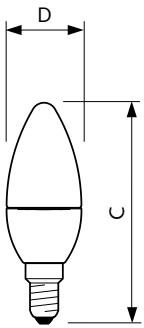

E14 P48 Clear

E27 P48 Clear

B15 B38 Clear

E27 B38 Clear

B22 P48 Clear

E14 B 40mm Clear

E14 P50 Clear

Dimensional drawing

Product	D	C
MASTER LEDcandle DT 4-25W E14 B38 CL_AP	38 mm	113 mm
MASTER LEDcandle DT 6-40W E14 B38 CL_AP	38 mm	113 mm

MASTER Plastic LEDcandles & lusters

Dimensional drawing

Product	D	C
MASTER LEDcandle DT 5.5-40W E27 B38 CL UK	38 mm	112 mm
MASTER LEDcandle DT 5.5-40W E27 B38 CL	38 mm	112 mm

Product	D	C
MASTER LEDcandle DT 5.5-40W B22 B38 CL UK	38 mm	111 mm
MASTER LEDcandle DT 2.8-25W B22 B38 CL	38 mm	111 mm
MASTER LEDcandle DT 5.5-40W B22 B38 CL	38 mm	111 mm

Product	D	C
MASTER LEDcandle DT 5.5-40W E14 B38 CL UK	38 mm	113 mm
MASTER LEDcandle DT 2.8-25W E14 B38 CL	38 mm	113 mm
MASTER LEDcandle DT 5.5-40W E14 B38 CL	38 mm	113 mm

Product	D	C
MASTER LEDcandle DT 5.5-40W B15 B38 CL UK	38 mm	113 mm
MASTER LEDcandle DT 5.5-40W B15 B38 CL	38 mm	113 mm

MASTER Plastic LEDcandles & lusters

Dimensional drawing

Product	D	C
MASTER LEDlustre DT 2.8-25W E27 P48 CL	50 mm	93 mm
MASTER LEDlustre DT 5.5-40W E27 P48 CL	50 mm	93 mm