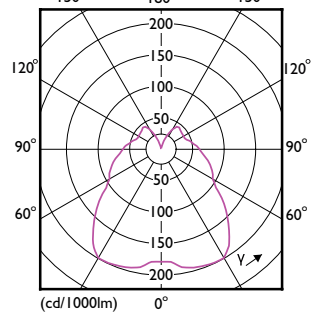

MASTER Plastic LEDcandles & lusters