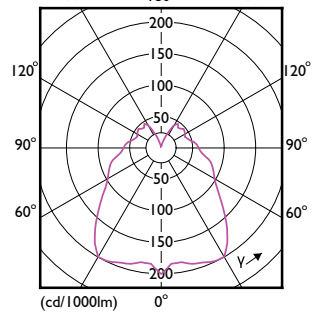

MASTER Plastic LEDcandles & lusters