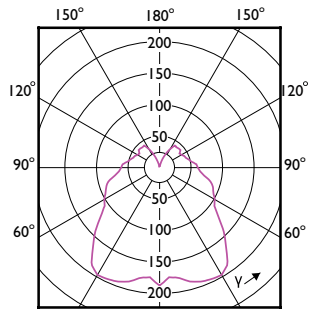

MASTER Plastic LEDcandles & lusters