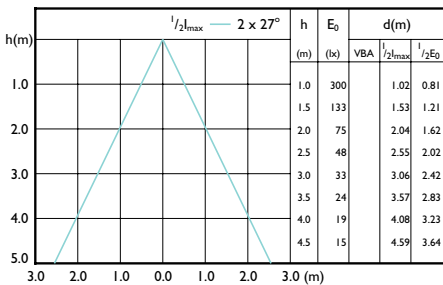

LEDspots GM 5W PAR16 GU10 840 36D-LBP

LEDspots GM 5W PAR16 GU10 865 36D-LBP

LEDspots MAS VLED SLR 3,7W PAR16 GU10 927 36D-LBP-LBP

LEDspots MAS VLEDT SLR 3,7W PAR16 GU10 927 36D-LBP-LBP

LEDspots MAS VLED SLR 3,7W PAR16 GU10 927 60D-LBP-LBP