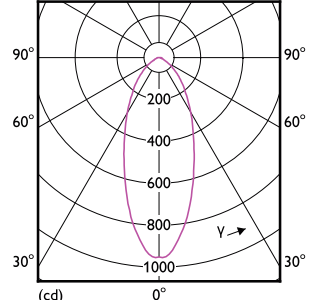

120°

180°

(cd) 0°

0-180° 90-270°

(cd) 0°

0-180° 90-270°

(cd) 0°

0-180° 90-270°

(cd) 0°

0-180° 90-270°

(cd) 0°

0-180° 90-270°

MASTER VALUE LEDspot MV

MASTER VALUE LEDspot MV

Accent Diagrams

LED Lamps, CorePro LEDspotMV 4.3-50W GU10 PAR16 40D