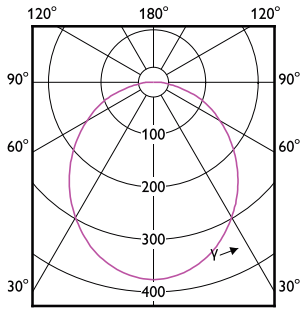

120°

180°

(cd) 0°

0-180° 90-270°

(cd) 0°

0-180° 90-270°

(cd) 0°

0-180° 90-270°

(cd) 0°

0-180° 90-270°

(cd) 0°

0-180° 90-270°

MASTER VALUE LEDspot MV

MASTER VALUE LEDspot MV

Accent Diagrams

LED Lamps, CorePro LEDspotMV 4.3-50W GU10 PAR16 40D