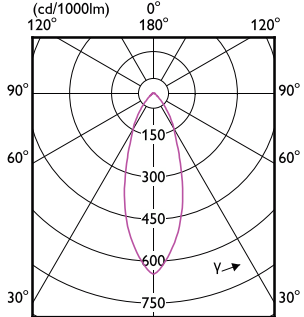

120°

180°

(cd) 0°

0-180° 90-270°

(cd) 0°

0-180° 90-270°

(cd) 0°

0-180° 90-270°

(cd) 0°

0-180° 90-270°

(cd) 0°

0-180° 90-270°

MASTER VALUE LEDspot MV

MASTER VALUE LEDspot MV

Accent Diagrams

LED Lamps, CorePro LEDspotMV 4.3-50W GU10 PAR16 40D