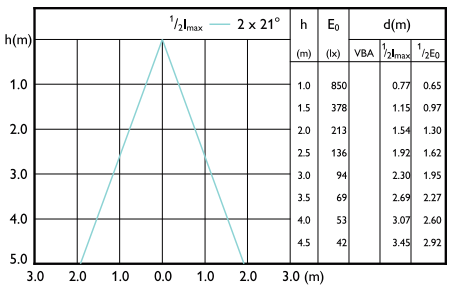

GU10 7.5-80W 650lm 2700K GU10 D 25khrs