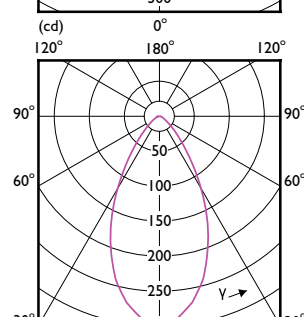

120°

180°

(cd) 0°

0-180° 90-270°

(cd) 0°

0-180° 90-270°

(cd) 0°

0-180° 90-270°

(cd) 0°

0-180° 90-270°

(cd) 0°

0-180° 90-270°

MASTER VALUE LEDspot MV

MASTER VALUE LEDspot MV

Accent Diagrams

LED Lamps, CorePro LEDspotMV 4.3-50W GU10 PAR16 40D