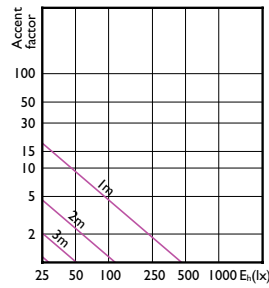

LEDspots MAS VLEDT SLR 3,7W PAR16 GU10 927 36D-LA2-LA2