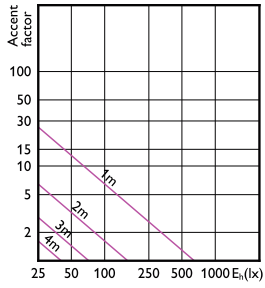

(cd) 0°

0-180° 90-270°

(cd) 0°

0-180° 90-270°

MASTER VALUE LEDspot MV

MASTER VALUE LEDspot MV

Accent Diagrams

LED Lamps, CorePro LEDspotMV 4.3-50W GU10 PAR16 40D

MASTER LEDspotMV 50W GU10 922-927 36D

GU10 7.5-80W 650lm 2700K GU10 D 25khrs

GU10 7.5-80W 650lm 2700K GU10 D 15khrs

GU10 7.5-80W 680lm 36D 4000K GU10 15khrs

Accent Diagrams

LEDspots GM 5W PAR16 GU10 830 36D-LA2