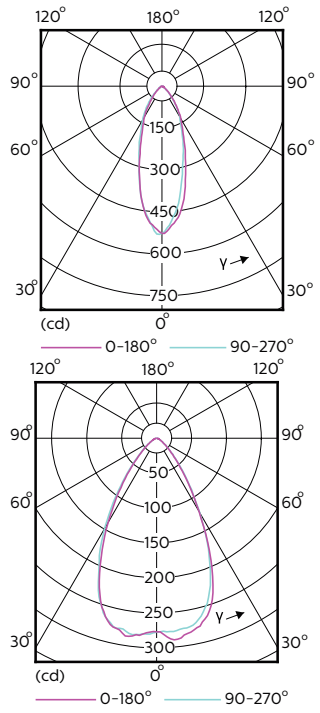

MASTER VALUE LEDspot MV

Order Code	Full Product Name	T-Case Maximum (Nom)
929002351102	MASTER LEDspot VLE D 5-50W GU10 840 36D 1PF	85 °C
929002351168	MASTER LEDspot VLE D 5-50W GU10 840 36D	85 °C
929002369602	MASTER LEDspot VLE D 5-50W GU10 865 36D 1PF	85 °C
929002979402	MASTER LED spot VLE D 3.7-35W GU10 927 36D	70 °C
929002979702	MASTER LED spot VLE DT 3.7-35W GU10 927 36D	70 °C
929002979802	MASTER LED spot VLE D 3.7-35W GU10 927 60D	70 °C
929002979902	MASTER LED spot VLE D 3.7-35W GU10 930 60D	70 °C
929002980102	MASTER LED spot VLE D 4.8-50W GU10 927 36D	80 °C
929002995452	MASTER LEDspot VLE D 4.7-50W GU10 82736D5CT	80 °C
929002995552	MASTER LEDspot VLE D 4.7-50W GU10 83036D5CT	80 °C