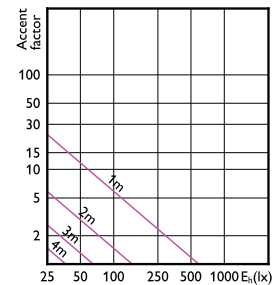

LEDspots MAS VLED SLR 4,7W PAR16 GU10 827 36D-LA2-LA2