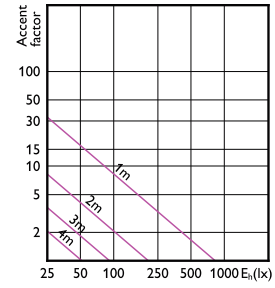

LEDspots GM 5W PAR16 GU10 865 36D-LA2