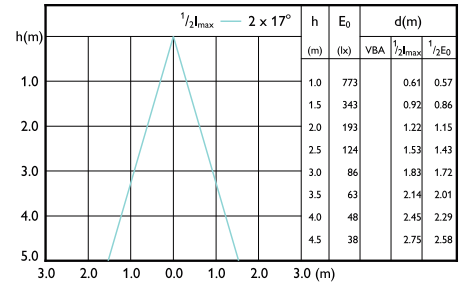

LEDspots 4,7W PAR16 GU10 865 36D