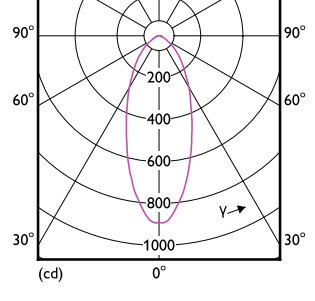

120°

180°

(cd) 0°

0-180° 90-270°

(cd) 0°

0-180° 90-270°

(cd) 0°

0-180° 90-270°

(cd) 0°

0-180° 90-270°

(cd) 0°

0-180° 90-270°

MASTER VALUE LEDspot MV

MASTER VALUE LEDspot MV

Accent Diagrams

LED Lamps, CorePro LEDspotMV 4.3-50W GU10 PAR16 40D