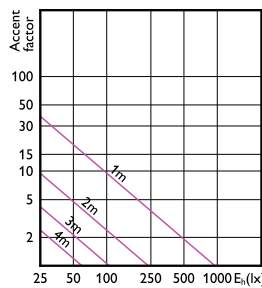

GU10 7.5-80W 650lm 2700K GU10 D 15khrs