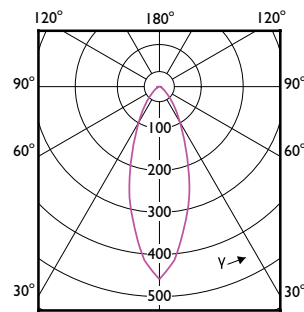

120°

180°

(cd) 0°

0-180° 90-270°

(cd) 0°

0-180° 90-270°

(cd) 0°

0-180° 90-270°

(cd) 0°

0-180° 90-270°

(cd) 0°

0-180° 90-270°

MASTER VALUE LEDspot MV

MASTER VALUE LEDspot MV

Accent Diagrams

LED Lamps, CorePro LEDspotMV 4.3-50W GU10 PAR16 40D