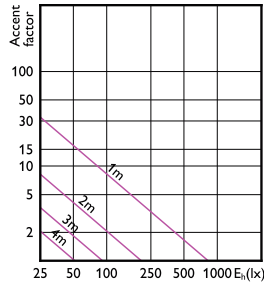

(cd) 0°

0-180° 90-270°

(cd) 0°

0-180° 90-270°

MASTER VALUE LEDspot MV

MASTER VALUE LEDspot MV

Accent Diagrams

LED Lamps, CorePro LEDspotMV 4.3-50W GU10 PAR16 40D

MASTER LEDspotMV 50W GU10 922-927 36D

GU10 7.5-80W 650lm 2700K GU10 D 25khrs

GU10 7.5-80W 650lm 2700K GU10 D 15khrs

GU10 7.5-80W 680lm 36D 4000K GU10 15khrs

Accent Diagrams

LEDspots GM 5W PAR16 GU10 830 36D-LA2