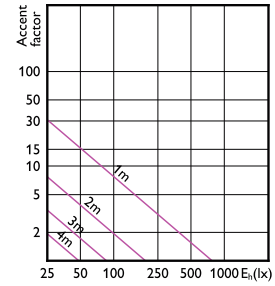

LEDspots 4,7W PAR16 GU10 865 36D