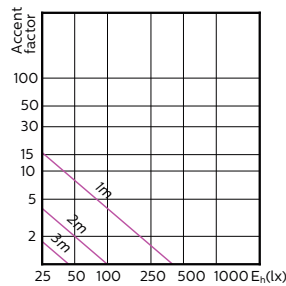

MASTER LEDspotMV 50W GU10 60D 355lm