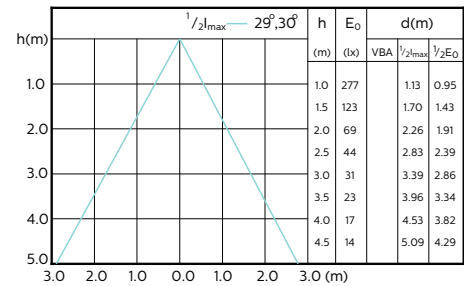

MASTER LEDspotMV 35W GU10 60D 260lm