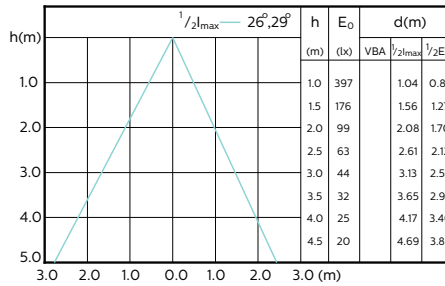

LEDspot ESS 50W GU10 PAR16 840 36D ND

LEDspots 4,7W PAR16 GU10 865 36D

MASTER LEDspotMV 35W GU10 36D 260lm

MASTER LEDspotMV 35W GU10 60D 260lm

MASTER LEDspotMV 50W GU10 36D 355lm

MASTER LEDspotMV 50W GU10 60D 355lm