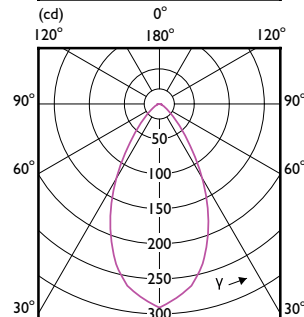

120°

180°

(cd) 0°

0-180° 90-270°

(cd) 0°

0-180° 90-270°

(cd) 0°

0-180° 90-270°

(cd) 0°

0-180° 90-270°

(cd) 0°

0-180° 90-270°

MASTER VALUE LEDspot MV

MASTER VALUE LEDspot MV

Accent Diagrams

LED Lamps, CorePro LEDspotMV 4.3-50W GU10 PAR16 40D