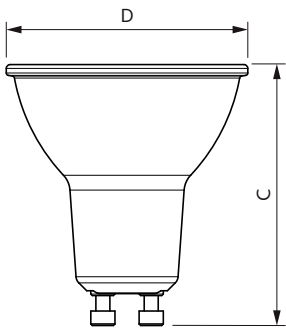

MASTER VALUE LEDspot MV

Dimensional drawing

Product	D	C
EcoBright LED GU10 50W 840 36D 1BC/10	50 mm	54 mm
EcoBright LED GU10 50W 865 36D 1BC/10	50 mm	54 mm

Product	D	C
MASTER LEDspot VLE D 5-50W GU10 830 36D 1PF	50 mm	54 mm
MASTER LEDspot VLE D 5-50W GU10 865 36D 1PF	50 mm	54 mm
MASTER LEDspot VLE D 5-50W GU10 840 36D 1PF	50 mm	54 mm
MASTER LED spot VLE D 3.7-35W GU10 927 36D	50 mm	54 mm
MASTER LED spot VLE D 3.7-35W GU10 930 60D	50 mm	54 mm
MASTER LED spot VLE D 3.7-35W GU10 927 60D	50 mm	54 mm
MASTER LED spot VLE D 4.8-50W GU10 927 36D	50 mm	54 mm
MASTER LED spot VLE DT 3.7-35W GU10 927 36D	50 mm	54 mm
MASTER LEDspot VLE D 5-50W GU10 840 36D	50 mm	54 mm
MASTER LEDspot VLE D 4.7-50W GU10 82736D5CT	50 mm	54 mm
MASTER LEDspot VLE D 4.7-50W GU10 83036D5CT	50 mm	54 mm

Operating and Electrical

Voltage (Nom)	220-240 V
Starting Time (Nom)	0.5 s

General Information

Cap-Base	GU10

Light Technical

Llmf At End Of Nominal Lifetime (Nom)	70 %

Approval and Application

Order Code	Full Product Name	Energy Consumption kWh/1000 h
929001216168	MASTER LED spot VLE D 4.3-50W GU10 827 40D	5 kWh
929001247007	EcoBright LED GU10 50W 840 36D 1BC/10	5 kWh
929001259107	EcoBright LED GU10 50W 865 36D 1BC/10	5 kWh
929001348302	MASTER LED spot VLE D 3.7-35W GU10 930 36D	4 kWh
929001348402	MASTER LED spot VLE D 3.7-35W GU10 940 36D	4 kWh

Order Code	Full Product Name	Energy Consumption kWh/1000 h
929001348702	MASTER LED spot VLE D 3.7-35W GU10 940 60D	4 kWh
929001348808	Master LED 4.9-50W GU10 927 36D Dim	5 kWh
929001348812	MASTER LED spot VLE D 4.9-50W GU10 927 36D	5 kWh
929001348822	MASTER LED spot VLE D 5-65W GU10 927 36D	5 kWh
929001348902	MASTER LED spot VLE D 4.9-50W GU10 930 36D	5 kWh
929001348908	Master LED 4.9-50W GU10 930 36D Dim	5 kWh