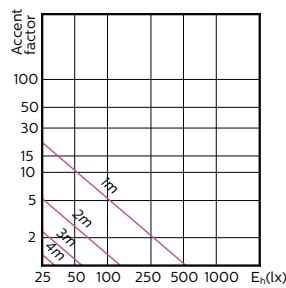

GU10 230V 3.7-35W 275lm 36D 3000K GU10 D