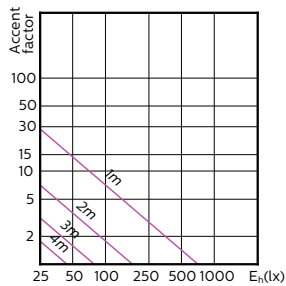

GU10 230V 4.9-50W 365lm 36D 4000K GU10 D