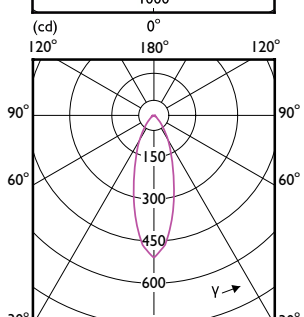

120°

180°

(cd) 0°

0-180° 90-270°

(cd) 0°

0-180° 90-270°

(cd) 0°

0-180° 90-270°

(cd) 0°

0-180° 90-270°

(cd) 0°

0-180° 90-270°

MASTER VALUE LEDspot MV

MASTER VALUE LEDspot MV

Accent Diagrams

LED Lamps, CorePro LEDspotMV 4.3-50W GU10 PAR16 40D