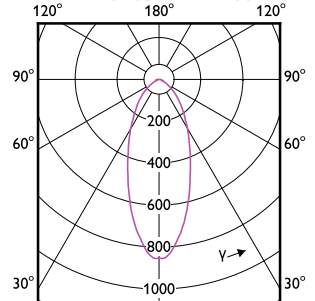

120°

180°

(cd) 0°

0-180° 90-270°

(cd) 0°

0-180° 90-270°

(cd) 0°

0-180° 90-270°

(cd) 0°

0-180° 90-270°

(cd) 0°

0-180° 90-270°

MASTER VALUE LEDspot MV

MASTER VALUE LEDspot MV

Accent Diagrams

LED Lamps, CorePro LEDspotMV 4.3-50W GU10 PAR16 40D