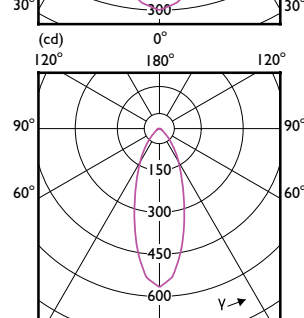

120°

180°

(cd) 0°

0-180° 90-270°

(cd) 0°

0-180° 90-270°

(cd) 0°

0-180° 90-270°

(cd) 0°

0-180° 90-270°

(cd) 0°

0-180° 90-270°

MASTER VALUE LEDspot MV

MASTER VALUE LEDspot MV

Accent Diagrams

LED Lamps, CorePro LEDspotMV 4.3-50W GU10 PAR16 40D