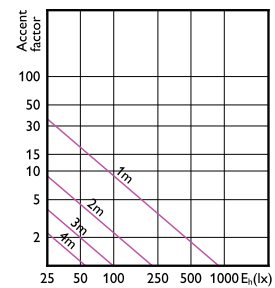

GU10 7.5-80W 680lm 36D 4000K GU10 15khrs