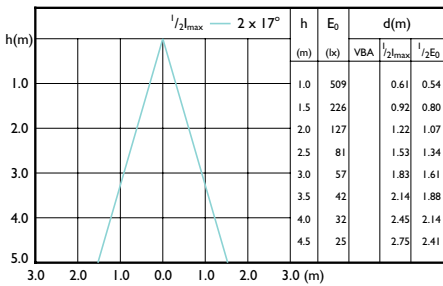

LEDspots MAS VLED SLR 3,7W PAR16 GU10 927 36D-LBP-LBP