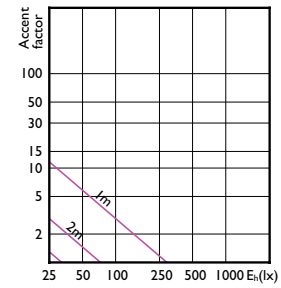

LEDspots MAS VLED SLR 3,7W PAR16 GU10 927 60D-LA2-LA2