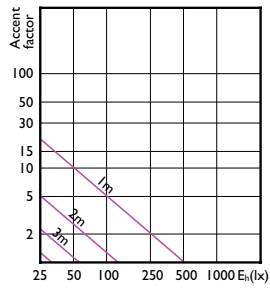

LEDspots MAS VLED SLR 3,7W PAR16 GU10 927 36D-LA2-LA2