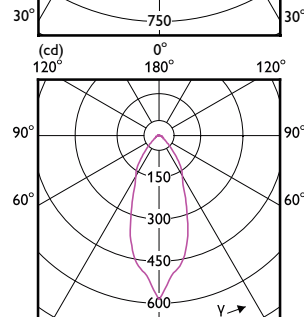

120°

180°

(cd) 0°

0-180° 90-270°

(cd) 0°

0-180° 90-270°

(cd) 0°

0-180° 90-270°

(cd) 0°

0-180° 90-270°

(cd) 0°

0-180° 90-270°

MASTER VALUE LEDspot MV

MASTER VALUE LEDspot MV

Accent Diagrams

LED Lamps, CorePro LEDspotMV 4.3-50W GU10 PAR16 40D