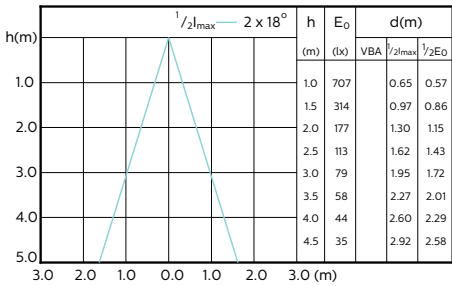

MASTER LEDspotMV 50W GU10 36D 355lm