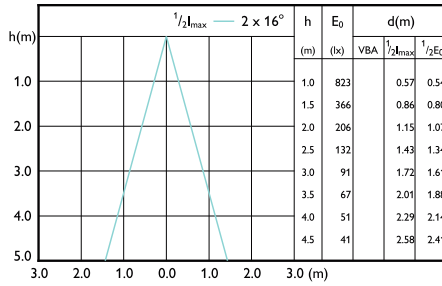

MASTER LEDspotMV 50W GU10 922-927 36D

GU10 7.5-80W 650lm 2700K GU10 D 25khrs

GU10 7.5-80W 650lm 2700K GU10 D 15khrs

GU10 7.5-80W 680lm 36D 4000K GU10 15khrs

Beam Diagrams

LEDspots GM 5W PAR16 GU10 830 36D-LBP