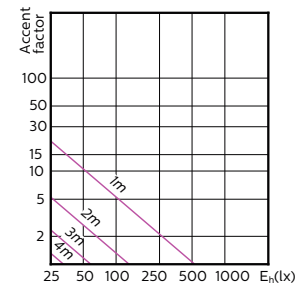

MASTER LEDspotMV 50W GU10 922-927 36D