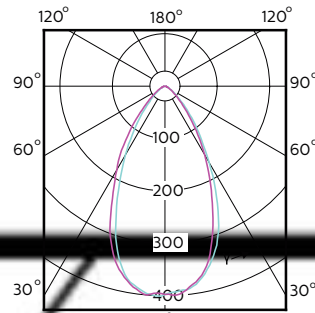

120°

180°

(cd) 0°

0-180° 90-270°

(cd) 0°

0-180° 90-270°

(cd) 0°

0-180° 90-270°

(cd) 0°

0-180° 90-270°

(cd) 0°

0-180° 90-270°