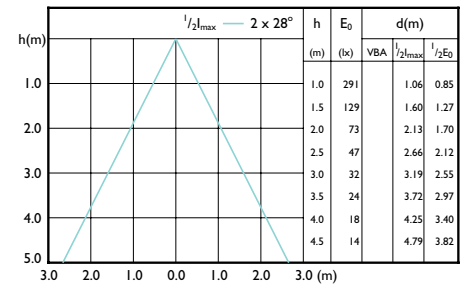

LEDspots GM 5W PAR16 GU10 840 36D-LBP

LEDspots GM 5W PAR16 GU10 865 36D-LBP

LEDspots MAS VLED SLR 3,7W PAR16 GU10 927 36D-LBP-LBP

LEDspots MAS VLEDT SLR 3,7W PAR16 GU10 927 36D-LBP-LBP

LEDspots MAS VLED SLR 3,7W PAR16 GU10 927 60D-LBP-LBP