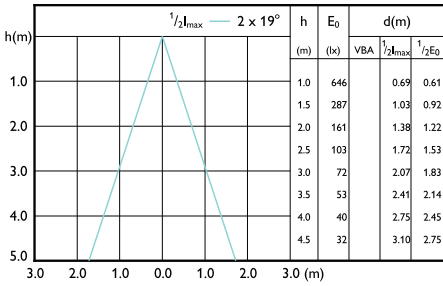

MASTER LEDspotMV 50W GU10 922-927 36D

GU10 7.5-80W 650lm 2700K GU10 D 25khrs

GU10 7.5-80W 650lm 2700K GU10 D 15khrs

GU10 7.5-80W 680lm 36D 4000K GU10 15khrs

Beam Diagrams

LEDspots GM 5W PAR16 GU10 830 36D-LBP