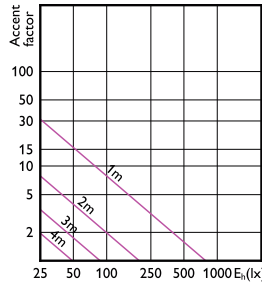

(cd) 0°

0-180° 90-270°

(cd) 0°

0-180° 90-270°

MASTER VALUE LEDspot MV

MASTER VALUE LEDspot MV

Accent Diagrams

LED Lamps, CorePro LEDspotMV 4.3-50W GU10 PAR16 40D