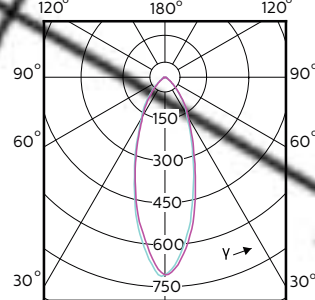

120°

180°

(cd) 0°

0-180° 90-270°

(cd) 0°

0-180° 90-270°

(cd) 0°

0-180° 90-270°

(cd) 0°

0-180° 90-270°

(cd) 0°

0-180° 90-270°

MASTER VALUE LEDspot MV

MASTER VALUE LEDspot MV

Accent Diagrams

LED Lamps, CorePro LEDspotMV 4.3-50W GU10 PAR16 40D