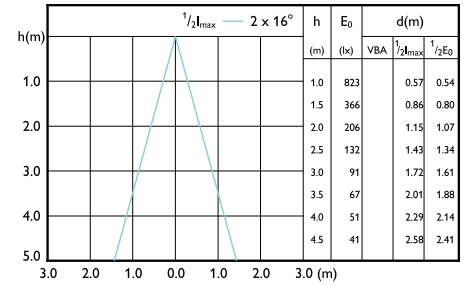

LEDspots GM 5W PAR16 GU10 865 36D-LBP