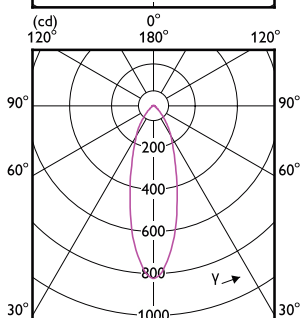

120°

180°

(cd) 0°

0-180° 90-270°

(cd) 0°

0-180° 90-270°

(cd) 0°

0-180° 90-270°

(cd) 0°

0-180° 90-270°

(cd) 0°

0-180° 90-270°

MASTER VALUE LEDspot MV

MASTER VALUE LEDspot MV

Accent Diagrams

LED Lamps, CorePro LEDspotMV 4.3-50W GU10 PAR16 40D