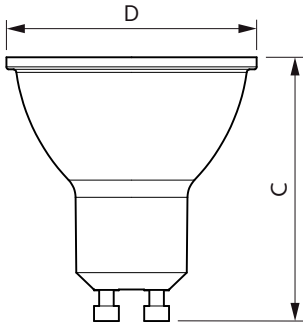

MASTER VALUE LEDspot MV

Dimensional drawing

Product	D	C
EcoBright LED GU10 50W 840 36D 1BC/10	50 mm	54 mm
EcoBright LED GU10 50W 865 36D 1BC/10	50 mm	54 mm

Product	D	C
MASTER LEDspot VLE D 5-50W GU10 830 36D 1PF	50 mm	54 mm
MASTER LEDspot VLE D 5-50W GU10 865 36D 1PF	50 mm	54 mm
MASTER LEDspot VLE D 5-50W GU10 840 36D 1PF	50 mm	54 mm
MASTER LED spot VLE D 3.7-35W GU10 927 36D	50 mm	54 mm
MASTER LED spot VLE D 3.7-35W GU10 930 60D	50 mm	54 mm
MASTER LED spot VLE D 3.7-35W GU10 927 60D	50 mm	54 mm
MASTER LED spot VLE D 4.8-50W GU10 927 36D	50 mm	54 mm
MASTER LED spot VLE DT 3.7-35W GU10 927 36D	50 mm	54 mm
MASTER LEDspot VLE D 5-50W GU10 840 36D	50 mm	54 mm
MASTER LEDspot VLE D 4.7-50W GU10 82736D5CT	50 mm	54 mm
MASTER LEDspot VLE D 4.7-50W GU10 83036D5CT	50 mm	54 mm

Operating and Electrical

Voltage (Nom)	220-240 V
Starting Time (Nom)	0.5 s

General Information

Cap-Base	GU10

Light Technical

Llmf At End Of Nominal Lifetime (Nom)	70 %

Approval and Application

Order Code	Full Product Name	Energy Consumption kWh/1000 h
929001216168	MASTER LED spot VLE D 4.3-50W GU10 827 40D	5 kWh
929001247007	EcoBright LED GU10 50W 840 36D 1BC/10	5 kWh
929001259107	EcoBright LED GU10 50W 865 36D 1BC/10	5 kWh
929001348302	MASTER LED spot VLE D 3.7-35W GU10 930 36D	4 kWh
929001348402	MASTER LED spot VLE D 3.7-35W GU10 940 36D	4 kWh

Order Code	Full Product Name	Energy Consumption kWh/1000 h
929001348702	MASTER LED spot VLE D 3.7-35W GU10 940 60D	4 kWh
929001348808	Master LED 4.9-50W GU10 927 36D Dim	5 kWh
929001348812	MASTER LED spot VLE D 4.9-50W GU10 927 36D	5 kWh
929001348822	MASTER LED spot VLE D 5-65W GU10 927 36D	5 kWh
929001348902	MASTER LED spot VLE D 4.9-50W GU10 930 36D	5 kWh
929001348908	Master LED 4.9-50W GU10 930 36D Dim	5 kWh