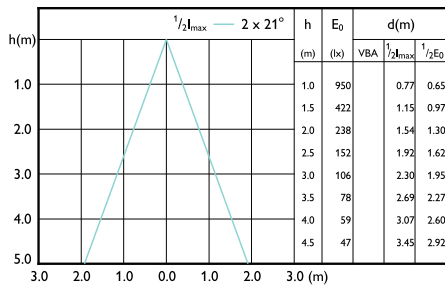

GU10 7.5-80W 650lm 2700K GU10 D 15khrs