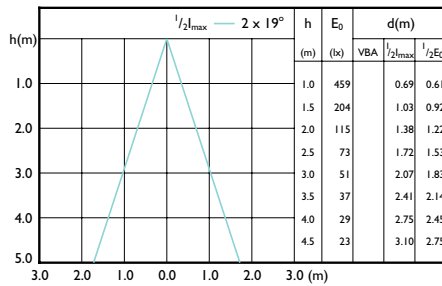

LEDspots MAS VLEDT SLR 3,7W PAR16 GU10 927 36D-LBP-LBP