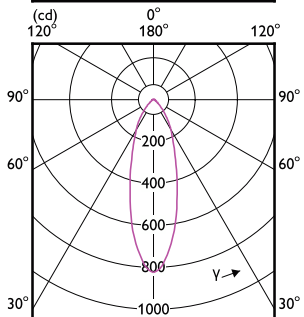

120°

180°

(cd) 0°

0-180° 90-270°

(cd) 0°

0-180° 90-270°

(cd) 0°

0-180° 90-270°

(cd) 0°

0-180° 90-270°

(cd) 0°

0-180° 90-270°

MASTER VALUE LEDspot MV

MASTER VALUE LEDspot MV

Accent Diagrams

LED Lamps, CorePro LEDspotMV 4.3-50W GU10 PAR16 40D