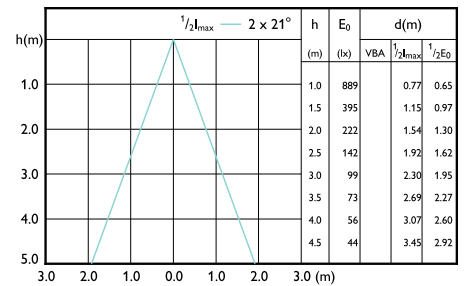

GU10 7.5-80W 680lm 36D 4000K GU10 15khrs