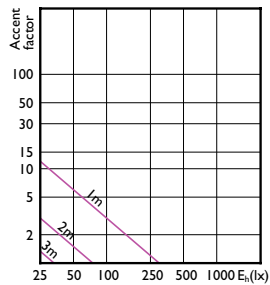

LEDspots MAS VLED SLR 3,7W PAR16 GU10 930 60D-LA2-LA2