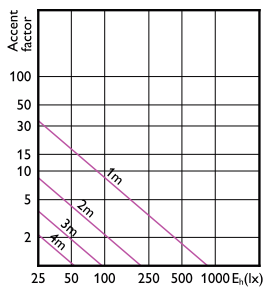

GU10 7.5-80W 650lm 2700K GU10 D 25khrs