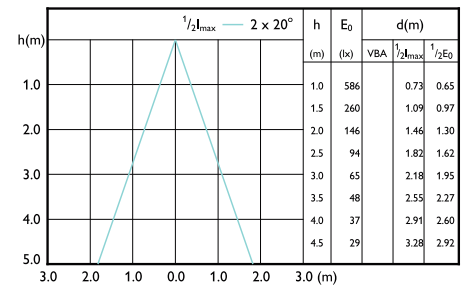

LEDspots MAS VLED SLR 4,7W PAR16 GU10 827 36D-LBP-LBP