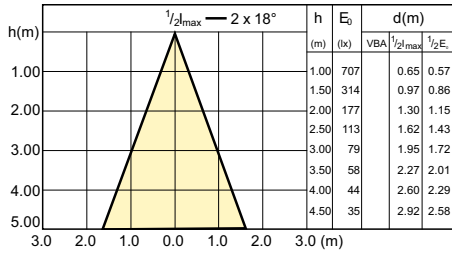

LEDspots MAS VLED SLR 3,7W PAR16 GU10 930 60D-LA2-LA2

LEDspots MAS VLED SLR 4,8W PAR16 GU10 927 36D-LA2-LA2

LEDspots MAS VLED SLR 4,7W PAR16 GU10 827 36D-LA2-LA2

MASTER VALUE LEDspot MV

Beam Diagrams

LED Lamps, CorePro LEDspotMV 4.3-50W GU10 PAR16 40D