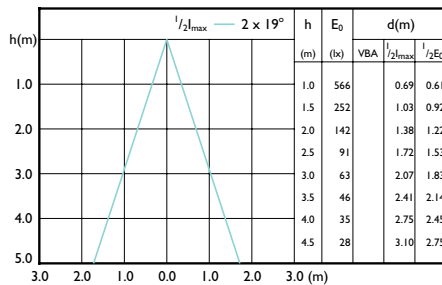

LEDspots MAS VLED SLR 4,8W PAR16 GU10 927 36D-LBP-LBP