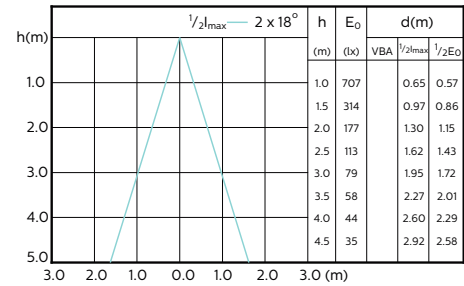

LEDspot ESS 50W GU10 PAR16 840 36D ND

LEDspots 4,7W PAR16 GU10 865 36D

MASTER LEDspotMV 35W GU10 36D 260lm

MASTER LEDspotMV 35W GU10 60D 260lm

MASTER LEDspotMV 50W GU10 36D 355lm

MASTER LEDspotMV 50W GU10 60D 355lm