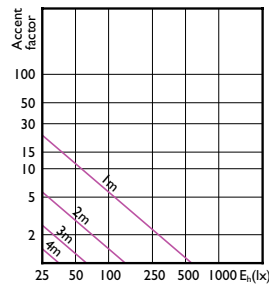

LEDspots MAS VLED SLR 4,8W PAR16 GU10 927 36D-LA2-LA2