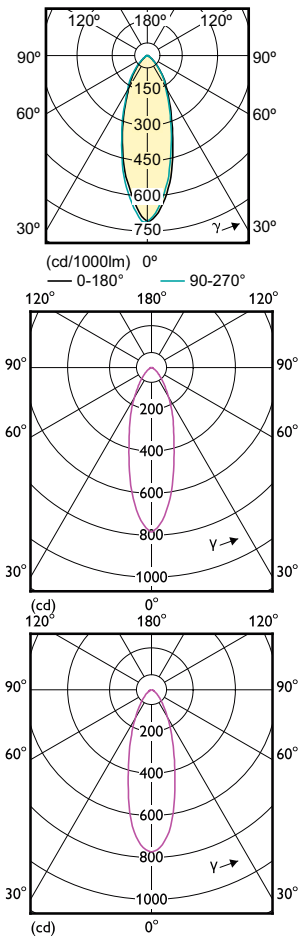

MASTER VALUE LEDspot MV

Order Code	Full Product Name	T-Case Maximum (Nom)
929002351102	MASTER LEDspot VLE D 5-50W GU10 840 36D 1PF	85 °C
929002351168	MASTER LEDspot VLE D 5-50W GU10 840 36D	85 °C
929002369602	MASTER LEDspot VLE D 5-50W GU10 865 36D 1PF	85 °C
929002979402	MASTER LED spot VLE D 3.7-35W GU10 927 36D	70 °C
929002979702	MASTER LED spot VLE DT 3.7-35W GU10 927 36D	70 °C
929002979802	MASTER LED spot VLE D 3.7-35W GU10 927 60D	70 °C
929002979902	MASTER LED spot VLE D 3.7-35W GU10 930 60D	70 °C
929002980102	MASTER LED spot VLE D 4.8-50W GU10 927 36D	80 °C
929002995452	MASTER LEDspot VLE D 4.7-50W GU10 82736D5CT	80 °C
929002995552	MASTER LEDspot VLE D 4.7-50W GU10 83036D5CT	80 °C