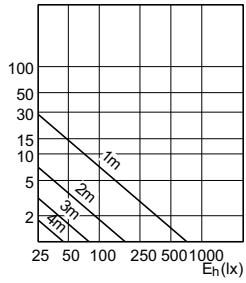

(cd) 0°

0-180° 90-270°

(cd) 0°

0-180° 90-270°

MASTER VALUE LEDspot MV

MASTER VALUE LEDspot MV

Accent Diagrams

LED Lamps, CorePro LEDspotMV 4.3-50W GU10 PAR16 40D