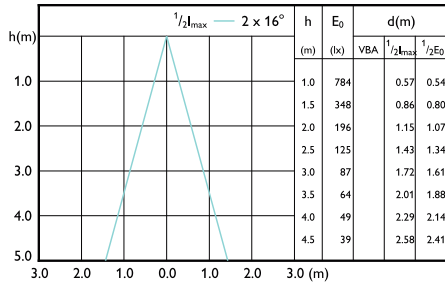

LEDspots MAS VLED SLR 3,7W PAR16 GU10 930 60D-LA2-LA2

LEDspots MAS VLED SLR 4,8W PAR16 GU10 927 36D-LA2-LA2

LEDspots MAS VLED SLR 4,7W PAR16 GU10 827 36D-LA2-LA2

MASTER VALUE LEDspot MV

Beam Diagrams

LED Lamps, CorePro LEDspotMV 4.3-50W GU10 PAR16 40D