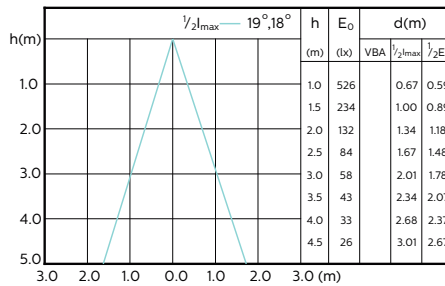

MASTER LEDspotMV 35W GU10 36D 260lm