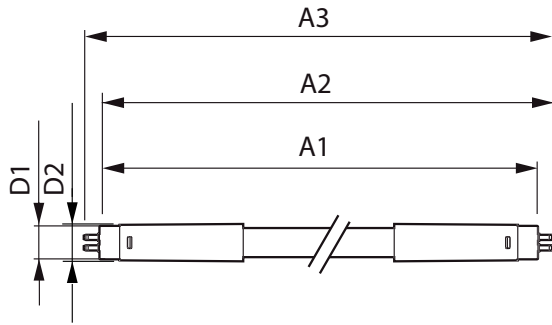

Application

- Retail, offices
- Industry, warehouses, public places, schools, hospitals, car parks

Essential LEDtube

Versions

Dimensional drawing

Product	D1	D2	A1	A2	A3
CorePro LEDtube 1200mm 16W865 G5 I APR	15.8 mm	19 mm	1149 mm	1156.1 mm	1163.2 mm
CorePro LEDtube 1200mm 16W830 G5 I APR	15.8 mm	19 mm	1149 mm	1156.1 mm	1163.2 mm
CorePro LEDtube 1200mm 16W840 G5 I APR	15.8 mm	19 mm	1149 mm	1156.1 mm	1163.2 mm
CorePro LEDtube 600mm 8W865 G5 I APR	15.8 mm	19 mm	549 mm	556.1 mm	563.2 mm
CorePro LEDtube 600mm 8W830 G5 I APR	15.8 mm	19 mm	549 mm	556.1 mm	563.2 mm
CorePro LEDtube 600mm 8W840 G5 I APR	15.8 mm	19 mm	549 mm	556.1 mm	563.2 mm