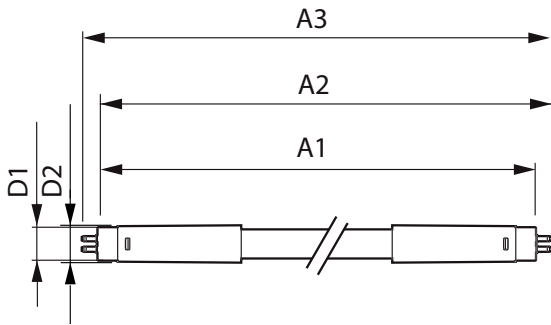

MASTER LEDtube Mains T5

Versions

LEDtube G5

G5 Tube, double-ended Frosted

MASTER LEDtube Mains T5

Dimensional drawing

Product	D1	D2	A1	A2	A3
MASTER LEDtube 1200mm HO 26W 830 T5	15 mm	16.9 mm	1149 mm	1156.1 mm	1163.2 mm
MASTER LEDtube 1500mm HO 26W 830 T5	15 mm	16.9 mm	1449 mm	1456.1 mm	1463.2 mm
MASTER LEDtube 1200mm HO 26W 865 T5	15 mm	16.9 mm	1149 mm	1156.1 mm	1163.2 mm
MASTER LEDtube 1200mm HO 26W 840 T5	15 mm	16.9 mm	1149 mm	1156.1 mm	1163.2 mm
MASTER LEDtube 1500mm HO 26W 865 T5	15 mm	16.9 mm	1449 mm	1456.1 mm	1463.2 mm
MASTER LEDtube 1500mm HO 26W 840 T5	15 mm	16.9 mm	1449 mm	1456.1 mm	1463.2 mm
MASTER LEDtube 1200mm HE 16.5W 865 T5	15.8 mm	19 mm	1149 mm	1156.1 mm	1163.2 mm
MASTER LEDtube 1500mm HE 20W 840 T5	15.8 mm	19 mm	1449 mm	1454.9 mm	1463.2 mm
MASTER LEDtube 600mm HE 8W 865 T5	15.8 mm	19 mm	549 mm	556.1 mm	563.2 mm
MASTER LEDtube 1500mm HE 20W 830 T5	15.8 mm	19 mm	1449 mm	1454.9 mm	1463.2 mm
MASTER LEDtube 600mm HE 8W 840 T5	15.8 mm	19 mm	549 mm	556.1 mm	563.2 mm
MASTER LEDtube 1200mm HE 16.5W 840 T5	15.8 mm	19 mm	1149 mm	1156.1 mm	1163.2 mm
MASTER LEDtube 600mm HE 8W 830 T5	15.8 mm	19 mm	549 mm	556.1 mm	563.2 mm
MASTER LEDtube 1200mm HE 16.5W 830 T5	15.8 mm	19 mm	1149 mm	1156.1 mm	1163.2 mm
MASTER LEDtube 1500mm HE 20W 865 T5	15.8 mm	19 mm	1449 mm	1454.9 mm	1463.2 mm
MAS LEDtube 1500mm UO 36W 840 T5	15.5 mm	18.8 mm	1449 mm	1456.1 mm	1463.2 mm
MAS LEDtube 1500mm UO 36W 865 T5	15.5 mm	18.8 mm	1449 mm	1456.1 mm	1463.2 mm
MAS LEDtube 1500mm UO 36W 830 T5	15.5 mm	18.8 mm	1449 mm	1456.1 mm	1463.2 mm
MASTER LEDtube 1200mm HE 16.5W 830 T5 EU					
MASTER LEDtube 1500mm HE 20W 865 T5 EU	15.8 mm	19 mm	1449 mm	1454.9 mm	1463.2 mm
MASTER LEDtube 600mm HE 8W 840 T5 EU					
MASTER LEDtube 600mm HE 8W 830 T5 EU					
MASTER LEDtube 1500mm HE 20W 830 T5 EU	15.8 mm	19 mm	1449 mm	1454.9 mm	1463.2 mm
MASTER LEDtube 600mm HE 8W 865 T5 EU					
MASTER LEDtube 1500mm HE 20W 840 T5 EU	15.8 mm	19 mm	1449 mm	1454.9 mm	1463.2 mm