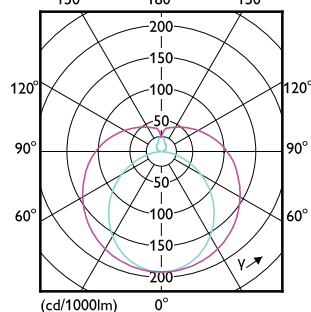

Order Code	Full Product Name	T-Case Maximum (Nom)
929001908502	MASTER LEDtube 1200mm HO 26W 830 T5	70 °C
929001908602	MASTER LEDtube 1200mm HO 26W 840 T5	70 °C
929001908702	MASTER LEDtube 1200mm HO 26W 865 T5	70 °C
929001908802	MASTER LEDtube 1500mm HO 26W 830 T5	70 °C
929001908902	MASTER LEDtube 1500mm HO 26W 840 T5	70 °C
929001909002	MASTER LEDtube 1500mm HO 26W 865 T5	70 °C
929002420608	MASTER LEDtube 600mm HE 8W 830 T5	60 °C
929002420708	MASTER LEDtube 600mm HE 8W 840 T5	60 °C
929002420808	MASTER LEDtube 600mm HE 8W 865 T5	60 °C
929002420908	MASTER LEDtube 1200mm HE 16.5W 830 T5	70 °C
929002421008	MASTER LEDtube 1200mm HE 16.5W 840 T5	70 °C
929002421108	MASTER LEDtube 1200mm HE 16.5W 865 T5	70 °C
929002421202	MASTER LEDtube 1500mm HE 20W 830 T5 EU	75 °C
929002421208	MASTER LEDtube 1500mm HE 20W 830 T5	75 °C
929002421302	MASTER LEDtube 1500mm HE 20W 840 T5 EU	75 °C
929002421308	MASTER LEDtube 1500mm HE 20W 840 T5	75 °C
929002421402	MASTER LEDtube 1500mm HE 20W 865 T5 EU	75 °C
929002421408	MASTER LEDtube 1500mm HE 20W 865 T5	75 °C
929003044102	MASTER LEDtube 600mm HE 8W 830 T5 EU	60 °C
929003044202	MASTER LEDtube 600mm HE 8W 840 T5 EU	60 °C
929003044302	MASTER LEDtube 600mm HE 8W 865 T5 EU	60 °C
929003044402	MASTER LEDtube 1200mm HE 16.5W 830 T5 EU	70 °C
929003044502	MASTER LEDtube 1200mm HE 16.5W 840 T5 EU	70 °C
929003044602	MASTER LEDtube 1200mm HE 16.5W 865 T5 EU	70 °C
929002474802	MAS LEDtube 1500mm UO 36W 830 T5	75 °C
929002474902	MAS LEDtube 1500mm UO 36W 840 T5	75 °C
929002475002	MAS LEDtube 1500mm UO 36W 865 T5	75 °C