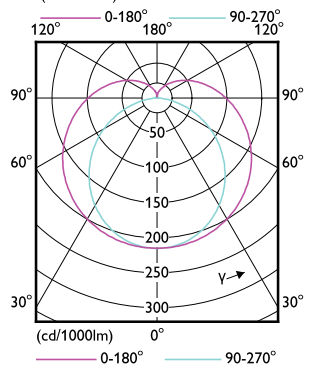

Order Code	Full Product Name	T-Case Maximum (Nom)
929001908502	MASTER LEDtube 1200mm HO 26W 830 T5	70 °C
929001908602	MASTER LEDtube 1200mm HO 26W 840 T5	70 °C
929001908702	MASTER LEDtube 1200mm HO 26W 865 T5	70 °C
929001908802	MASTER LEDtube 1500mm HO 26W 830 T5	70 °C
929001908902	MASTER LEDtube 1500mm HO 26W 840 T5	70 °C
929001909002	MASTER LEDtube 1500mm HO 26W 865 T5	70 °C
929002420608	MASTER LEDtube 600mm HE 8W 830 T5	60 °C
929002420708	MASTER LEDtube 600mm HE 8W 840 T5	60 °C
929002420808	MASTER LEDtube 600mm HE 8W 865 T5	60 °C
929002420908	MASTER LEDtube 1200mm HE 16.5W 830 T5	70 °C
929002421008	MASTER LEDtube 1200mm HE 16.5W 840 T5	70 °C
929002421108	MASTER LEDtube 1200mm HE 16.5W 865 T5	70 °C
929002421202	MASTER LEDtube 1500mm HE 20W 830 T5 EU	75 °C
929002421208	MASTER LEDtube 1500mm HE 20W 830 T5	75 °C
929002421302	MASTER LEDtube 1500mm HE 20W 840 T5 EU	75 °C
929002421308	MASTER LEDtube 1500mm HE 20W 840 T5	75 °C
929002421402	MASTER LEDtube 1500mm HE 20W 865 T5 EU	75 °C
929002421408	MASTER LEDtube 1500mm HE 20W 865 T5	75 °C
929003044102	MASTER LEDtube 600mm HE 8W 830 T5 EU	60 °C
929003044202	MASTER LEDtube 600mm HE 8W 840 T5 EU	60 °C
929003044302	MASTER LEDtube 600mm HE 8W 865 T5 EU	60 °C
929003044402	MASTER LEDtube 1200mm HE 16.5W 830 T5 EU	70 °C
929003044502	MASTER LEDtube 1200mm HE 16.5W 840 T5 EU	70 °C
929003044602	MASTER LEDtube 1200mm HE 16.5W 865 T5 EU	70 °C
929002474802	MAS LEDtube 1500mm UO 36W 830 T5	75 °C
929002474902	MAS LEDtube 1500mm UO 36W 840 T5	75 °C
929002475002	MAS LEDtube 1500mm UO 36W 865 T5	75 °C