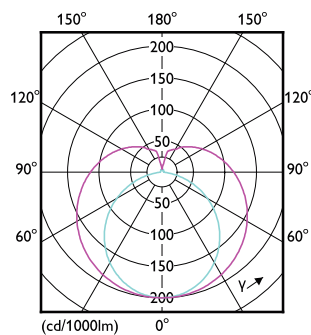

Order Code	Full Product Name	T-Case Maximum (Nom)
929001908502	MASTER LEDtube 1200mm HO 26W 830 T5	70 °C
929001908602	MASTER LEDtube 1200mm HO 26W 840 T5	70 °C
929001908702	MASTER LEDtube 1200mm HO 26W 865 T5	70 °C
929001908802	MASTER LEDtube 1500mm HO 26W 830 T5	70 °C
929001908902	MASTER LEDtube 1500mm HO 26W 840 T5	70 °C
929001909002	MASTER LEDtube 1500mm HO 26W 865 T5	70 °C
929002420608	MASTER LEDtube 600mm HE 8W 830 T5	60 °C
929002420708	MASTER LEDtube 600mm HE 8W 840 T5	60 °C
929002420808	MASTER LEDtube 600mm HE 8W 865 T5	60 °C
929002420908	MASTER LEDtube 1200mm HE 16.5W 830 T5	70 °C
929002421008	MASTER LEDtube 1200mm HE 16.5W 840 T5	70 °C
929002421108	MASTER LEDtube 1200mm HE 16.5W 865 T5	70 °C
929002421202	MASTER LEDtube 1500mm HE 20W 830 T5 EU	75 °C
929002421208	MASTER LEDtube 1500mm HE 20W 830 T5	75 °C
929002421302	MASTER LEDtube 1500mm HE 20W 840 T5 EU	75 °C
929002421308	MASTER LEDtube 1500mm HE 20W 840 T5	75 °C
929002421402	MASTER LEDtube 1500mm HE 20W 865 T5 EU	75 °C
929002421408	MASTER LEDtube 1500mm HE 20W 865 T5	75 °C
929003044102	MASTER LEDtube 600mm HE 8W 830 T5 EU	60 °C
929003044202	MASTER LEDtube 600mm HE 8W 840 T5 EU	60 °C
929003044302	MASTER LEDtube 600mm HE 8W 865 T5 EU	60 °C
929003044402	MASTER LEDtube 1200mm HE 16.5W 830 T5 EU	70 °C
929003044502	MASTER LEDtube 1200mm HE 16.5W 840 T5 EU	70 °C
929003044602	MASTER LEDtube 1200mm HE 16.5W 865 T5 EU	70 °C
929002474802	MAS LEDtube 1500mm UO 36W 830 T5	75 °C
929002474902	MAS LEDtube 1500mm UO 36W 840 T5	75 °C
929002475002	MAS LEDtube 1500mm UO 36W 865 T5	75 °C